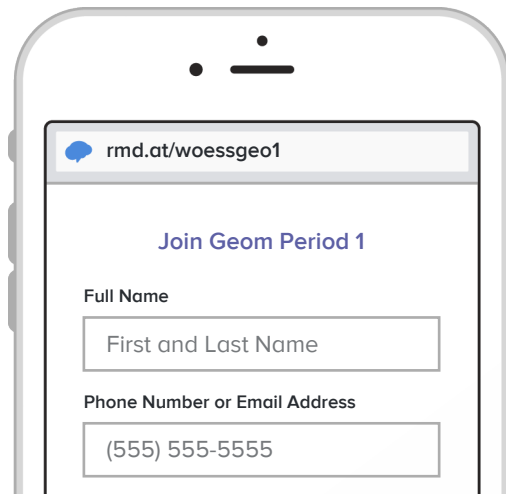

# Sign up for important updates from Mrs. Woessner.

Get information for Shelby County Schools right on your phone—not on handouts.

Pick a way to receive messages for **Geom Period 1**:

**A** If you have a smartphone, get push notifications.

On your iPhone or Android phone, open your web browser and go to the following link:

[rmd.at/woessgeo1](http://rmd.at/woessgeo1)

Follow the instructions to sign up for Remind. You'll be prompted to download the mobile app.