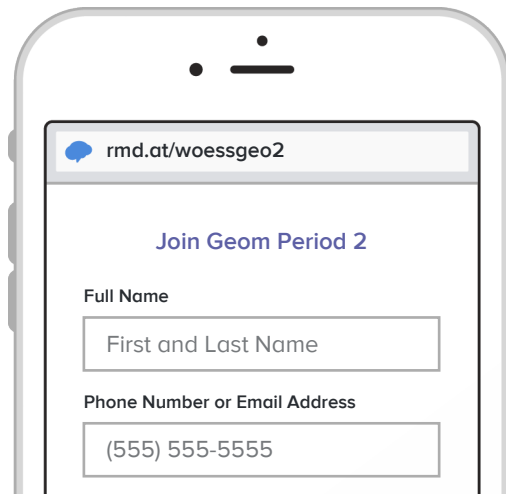

# Sign up for important updates from Mrs. Woessner.

Get information for Shelby County Schools right on your phone—not on handouts.

Pick a way to receive messages for **Geom Period 2**:

**A** If you have a smartphone, get push notifications.

On your iPhone or Android phone, open your web browser and go to the following link:

[rmd.at/woessgeo2](http://rmd.at/woessgeo2)

Follow the instructions to sign up for Remind. You'll be prompted to download the mobile app.