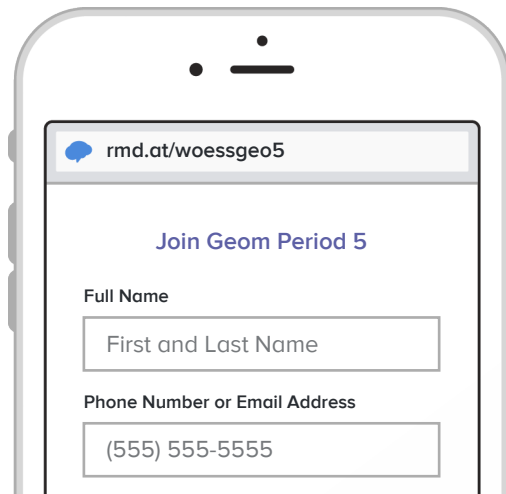

Sign up for important updates from Mrs. Woessner.

Get information for Shelby County Schools right on your phone—not on handouts.

Pick a way to receive messages for **Geom Period 5**:

A If you have a smartphone, get push notifications.

On your iPhone or Android phone, open your web browser and go to the following link:

rmd.at/woessgeo5

Follow the instructions to sign up for Remind. You'll be prompted to download the mobile app.

B If you don't have a smartphone, get text notifications.