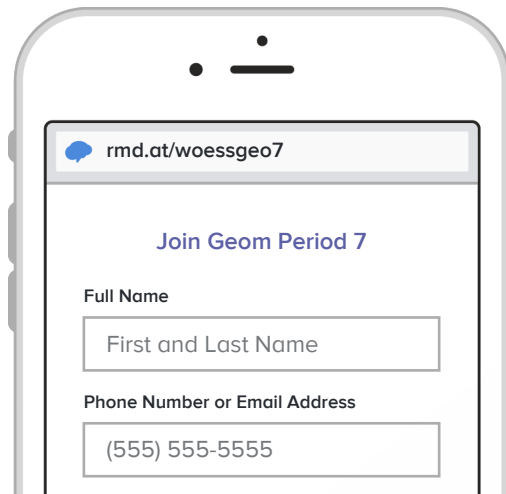

Sign up for important updates from Mrs. Woessner.

Get information for Shelby County Schools right on your phone—not on handouts.

Pick a way to receive messages for **Geom Period 7**:

A If you have a smartphone, get push notifications.

On your iPhone or Android phone, open your web browser and go to the following link:

rmd.at/woessgeo7

Follow the instructions to sign up for Remind. You'll be prompted to download the mobile app.

B If you don't have a smartphone, get text notifications.